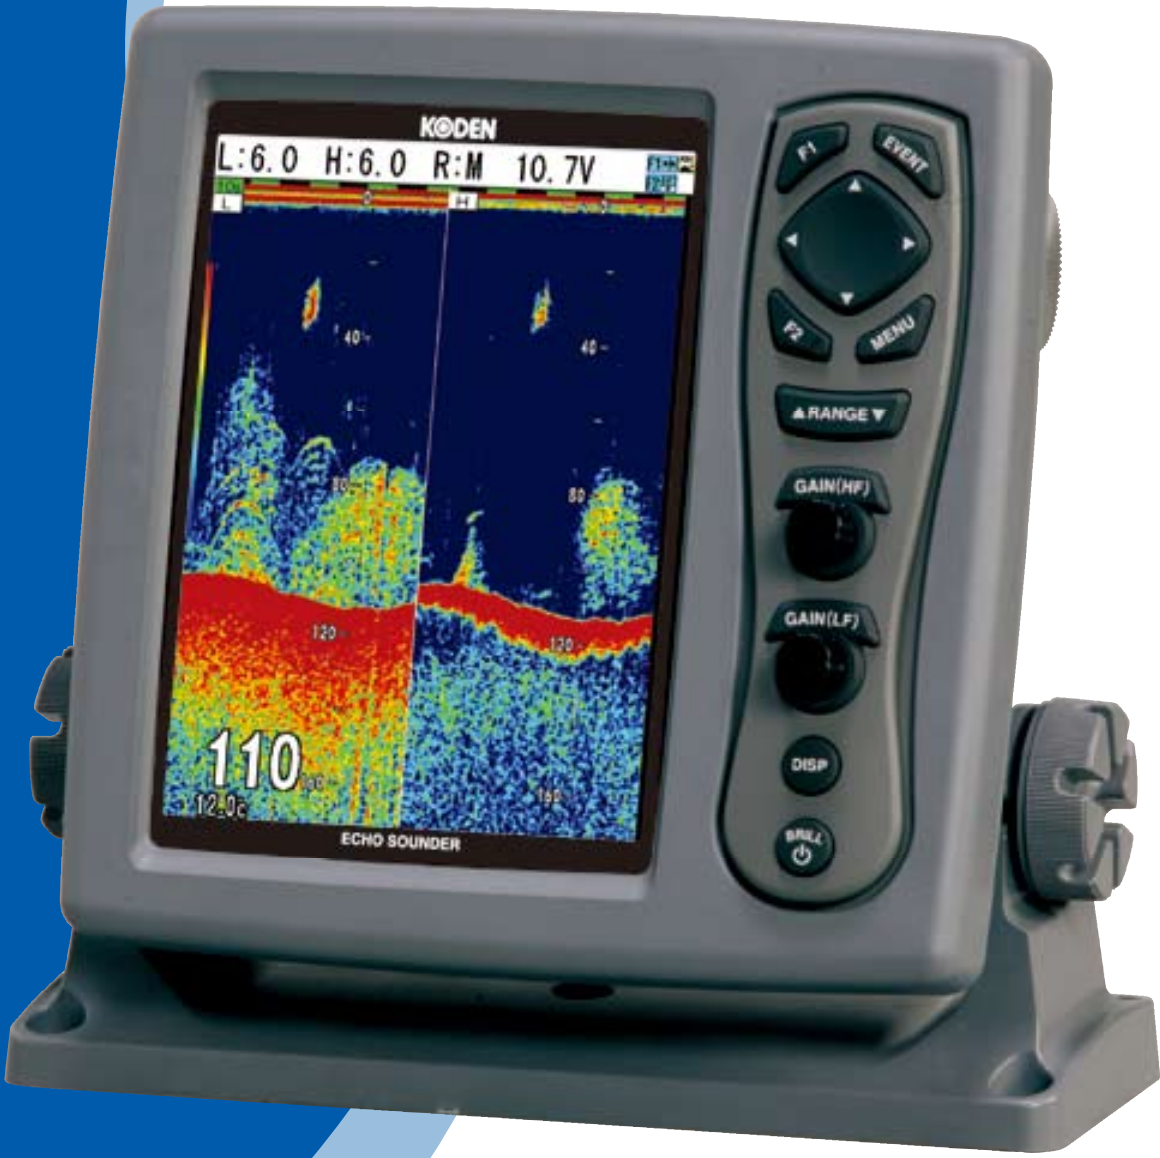

DIGITAL

8.4-inch Color LCD
Echo Sounder

KODEN

CVS-128

600W / 1kW • 50/200kHz

Digital Brings Big Catch