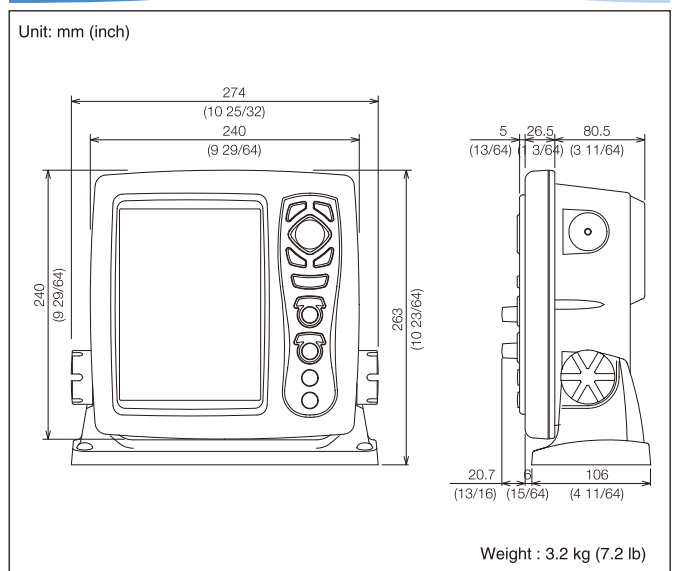

DIMENSIONS AND WEIGHT

• Design and specifications are subject to change without notice.

KODEN Koden Electronics Co., Ltd.

Tamagawa Office:
2-13-24 Tamagawa, Ota-ku, Tokyo, 146-0095 Japan
Tel: +81-3-3756-6501 Fax: +81-3-3756-6509
Uenohara Office:
5278 Uenohara, Uenohara-shi, Yamanashi, 409-0112 Japan
Tel: +81-554-20-5860 Fax: +81-554-20-5875

overseas@koden-electronics.co.jp

www.koden-electronics.co.jp

Safety precaution

To ensure proper and safe use of the equipment, please carefully read and follow the instructions in the Operation Manual.

For details, please contact:

Agenzia
ufficiale per
l'Italia :

Apelmar
Technology S.r.l.

Telefono 010 870058 r.a.
Telefax 010 870248
e-mail: apelmar@koden.it
http://www.koden.it