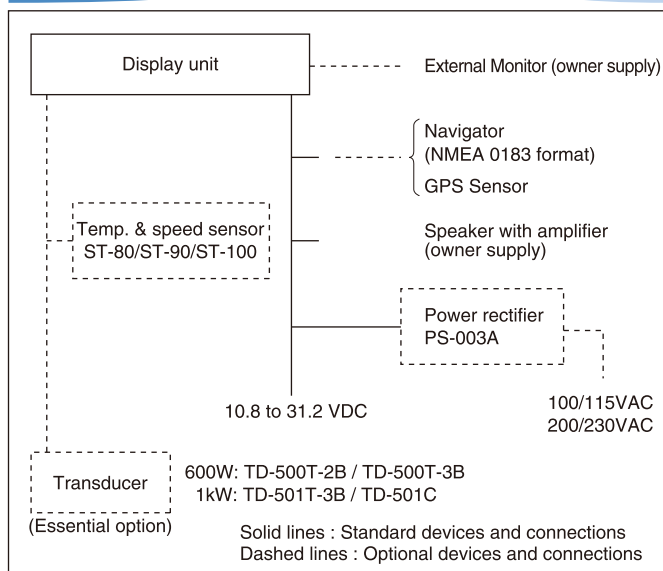

RGB Output to VGA Monitor

- RGB output available for connecting external VGA monitor. You can see what is happening even when you are away from main display.

Sona-Tone™

- Exclusive Sona-Tone™ identifies what's under your boat with different sounds for fish and schools of fish

Easy Operation

- Simply arranged keypad, knob and comprehensive on-screen menus give easy access to all system functions.

Store Image

- Stores up to 10 screen images in built-in memory for recall later by "one-touch".
- Great for recalling a potential hot spot for review later.

Fishing Hot Spot

- Leads you back to your favorite fishing hot spots or other previously saved positions in memory with input from optional GPS sensor.

Auto Function

- For best performance the Auto function mode chooses the most reliable setting for such functions as Gain, Range, and Shift.

Sunlight Viewable

- Brilliant 8.4" color LCD display with 8, 16 or 64 color levels and an anti-reflective coating for excellent readability in direct sunlight.

EQUIPMENT LIST

Standard equipment	Display unit with hard cover, Mounting bracket	1 set
	DC power cable, Installation material, Spare parts, Accessories and Operation manual, Quick reference	1 set
Essential option	Transducer	
Options	Temp. & speed sensor, Connection cables for external devices, Inner-hull kit, Power rectifier, AC Power cable	

CONNECTIONS

SPECIFICATIONS

Model	CVS-128
Power output	600 W / 1 kW
Display size / type	8.4 inch color TFT LCD
Display resolution	640 x 480 pixels
Presentation colors	64 colors / 16 colors / 8 colors / Monochrome + background color (blue, dark blue, black, white, Nighttime color, other 5 colors)
Language	Chinese, English, French, Greek, Italian, Japanese, Korean, Spanish, Thai
Output frequency	Dual 50 / 200 kHz
Basic range	2.5 to 1200 (Meter), 10 to 3600 (Feet), 2.5 to 700 (Fathom / I.Fathom). Choice of 8 ranges with 31 selectable depths in each range.
Zoom range	2.5 to 200 (Meter) 23 steps 10 to 650 (Feet) 23 steps 2.5 to 150 (Fathom / I.Fathom) 23 steps
Image shift	Auto or Manual 0 to 300 (Meter / Fathoms / I.Fathom) or 0 to 1000 (Feet)
Presentation modes	High frequency, Low frequency, Dual frequency, Zoom image (Bottom lock, Bottom dis-crimination, Bottom zoom, Zoom, Sea bottom partial zoom), Nav mode A-scope display can be added to all above modes Left and right divided
Alarms	Bottom alarm, Fish alarm, Temperature alarm*, Speed alarm**, Arrival alarm***, XTE alarm***
Image speed	9 steps & stop
Auto functions	Depth range, Shift, Gain
Distance unit	m, fm, I.fm, ft
Input data format and sentences	NMEA0183 (GGA, GLL, HDT, MTW, MWV, RMC, VHW, VTG, ZDA)
Output data format and sentences	NMEA0183 (DBT, DPT, GGA, GLL, HDT, MTW, MWV, RMC, TLL, VHW, VTG, ZDA)
NMEA input/output ports	1
Functions	Interference rejection, Color rejection, Depth marker (VRM), Noise rejection, White line Draft adjustment, Temperature correct, Boat speed correct, Background color change Store Image (10 images), Sona-Tone, Fishing Hot Spot, Event memory Simple plotter, Panel illumination, Power reduction
Power supply	10.8 to 31.2 VDC
Power consumption	25W or less (at 12VDC)
Environmental	
Water protection	IPX5
Operating temperature	-15°C to +55°C

* Requires temperature data from Temp sensor

** Requires speed data from speed sensor or GPS sensor

*** Requires speed data from GPS sensor